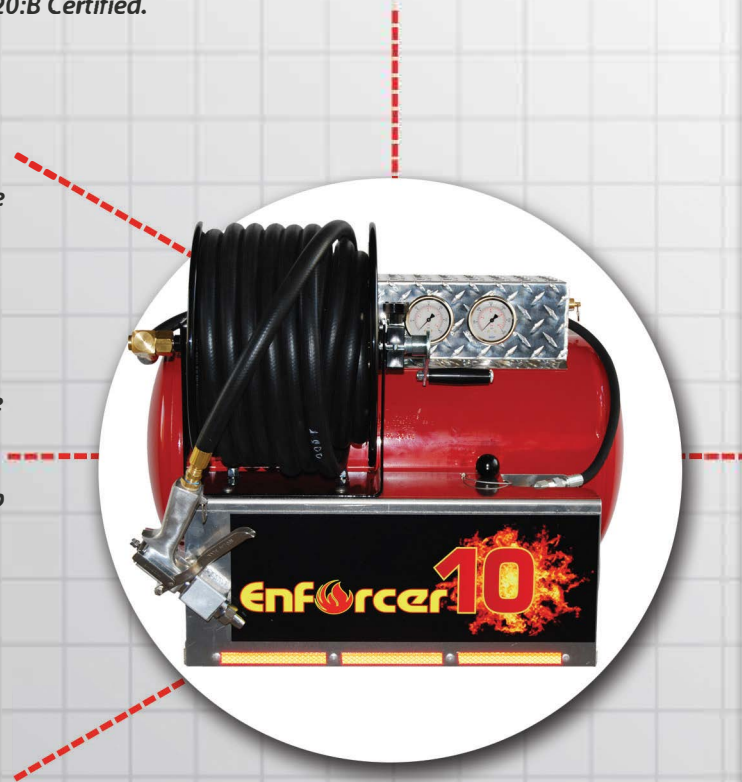

MAINTENANCE, REPAIR, and OPERATIONS

Maintenance Areas, Garage Areas, Disaster Relief, Flammable Liquid Storage